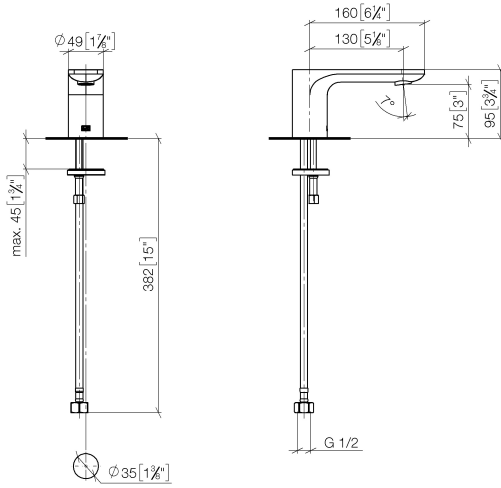

13 700 845

- 130mm projection
- fixed spout
- circular, air-enriched flow
- height of mixer 95 mm
- height up to aerator 75 mm
- hole diameter 35 mm
- 1/2" connection
- max. flow 5.7 l/min
- lead-free
- This product can help a building meet the requirements of Green Building Rating Systems, e.g. LEED®, BREEAM®, DGNB

13 700 845

mm [inches]

Flow rate chart

Certificates

LGA_29120.

IAPMO_N-4976.

WRAS_1909064.

IAPMO_4976 (4).

IAPMO_6397.

13 700 845

Spare parts list

No.	Item Number	Name	Quantity used	Delivery time
1	90 11 84 015 00-00	spout	1	10
2	90 14 10 060 00 90	seal	1	2
3	09 31 20 065 90	plug	1	2
4	04 30 04 019 00 90	hose	1	2
5	09 31 11 012 90	pin	1	2
6	04 30 11 038 75 90	fixing set	1	2