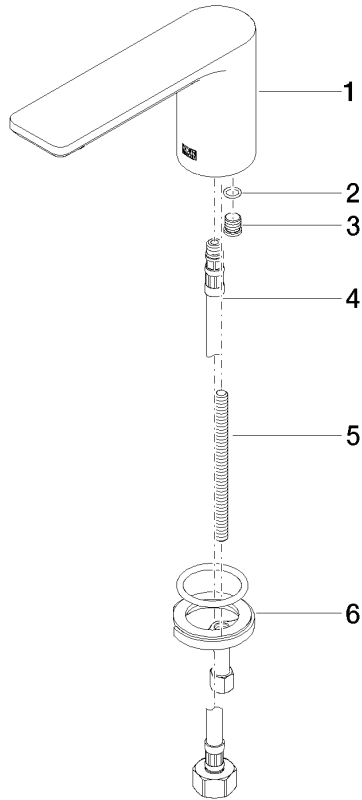

13 700 845

- 130mm projection
- fixed spout
- circular, air-enriched flow
- height of mixer 95 mm
- height up to aerator 75 mm
- hole diameter 35 mm
- 1/2" connection
- max. flow 5.7 l/min
- lead-free
- This product can help a building meet the requirements of Green Building Rating Systems, e.g. LEED®, BREEAM®, DGNB

13 700 845

mm [inches]

Flow rate chart

Certificates

LGA_29120.

IAPMO_N-4976.

WRAS_1909064.

IAPMO_4976 (4).

IAPMO_6397.

13 700 845

Spare parts list

No.	Item Number	Name	Quantity used	Delivery time
1	90 11 84 015 00-00	spout	1	10
2	90 14 10 060 00 90	seal	1	2
3	09 31 20 065 90	plug	1	2
4	04 30 04 019 00 90	hose	1	2
5	09 31 11 012 90	pin	1	2
6	04 30 11 038 75 90	fixing set	1	2